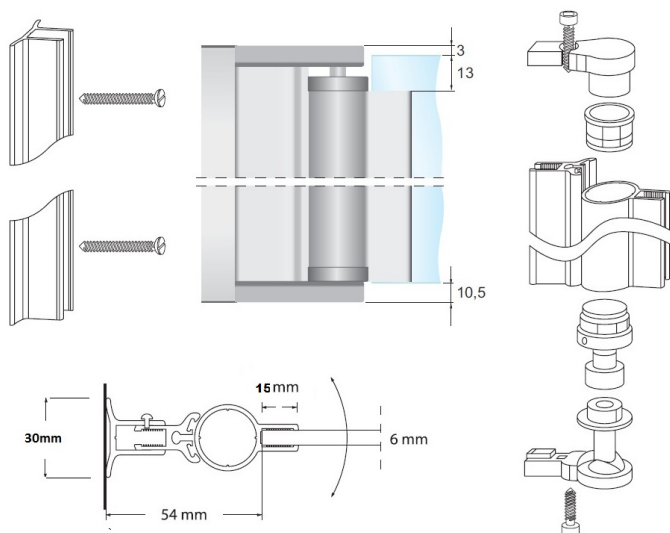

PRODUCT SHEET

Description:

Lift Hinge Wall/Glass, Alu Finish, 1,9 Meters, All Access.

Item number:

15.23.000-1

Units	Box	Carton	HS Code	Barcode
Set	1	10	8302100090	
				5704866464376

SISO A/S

Mileparken 11
DK-2740 Skovlunde
Denmark
VAT: DK 24786013

Phone +45 45 830 900

www.siso.dk
siso@siso.dk

Danske Bank
Nytorv Branch
Copenhagen
SWIFT: DABADKKK

Account no.
4180 3112 112936
IBAN Account
DK7230003112112936